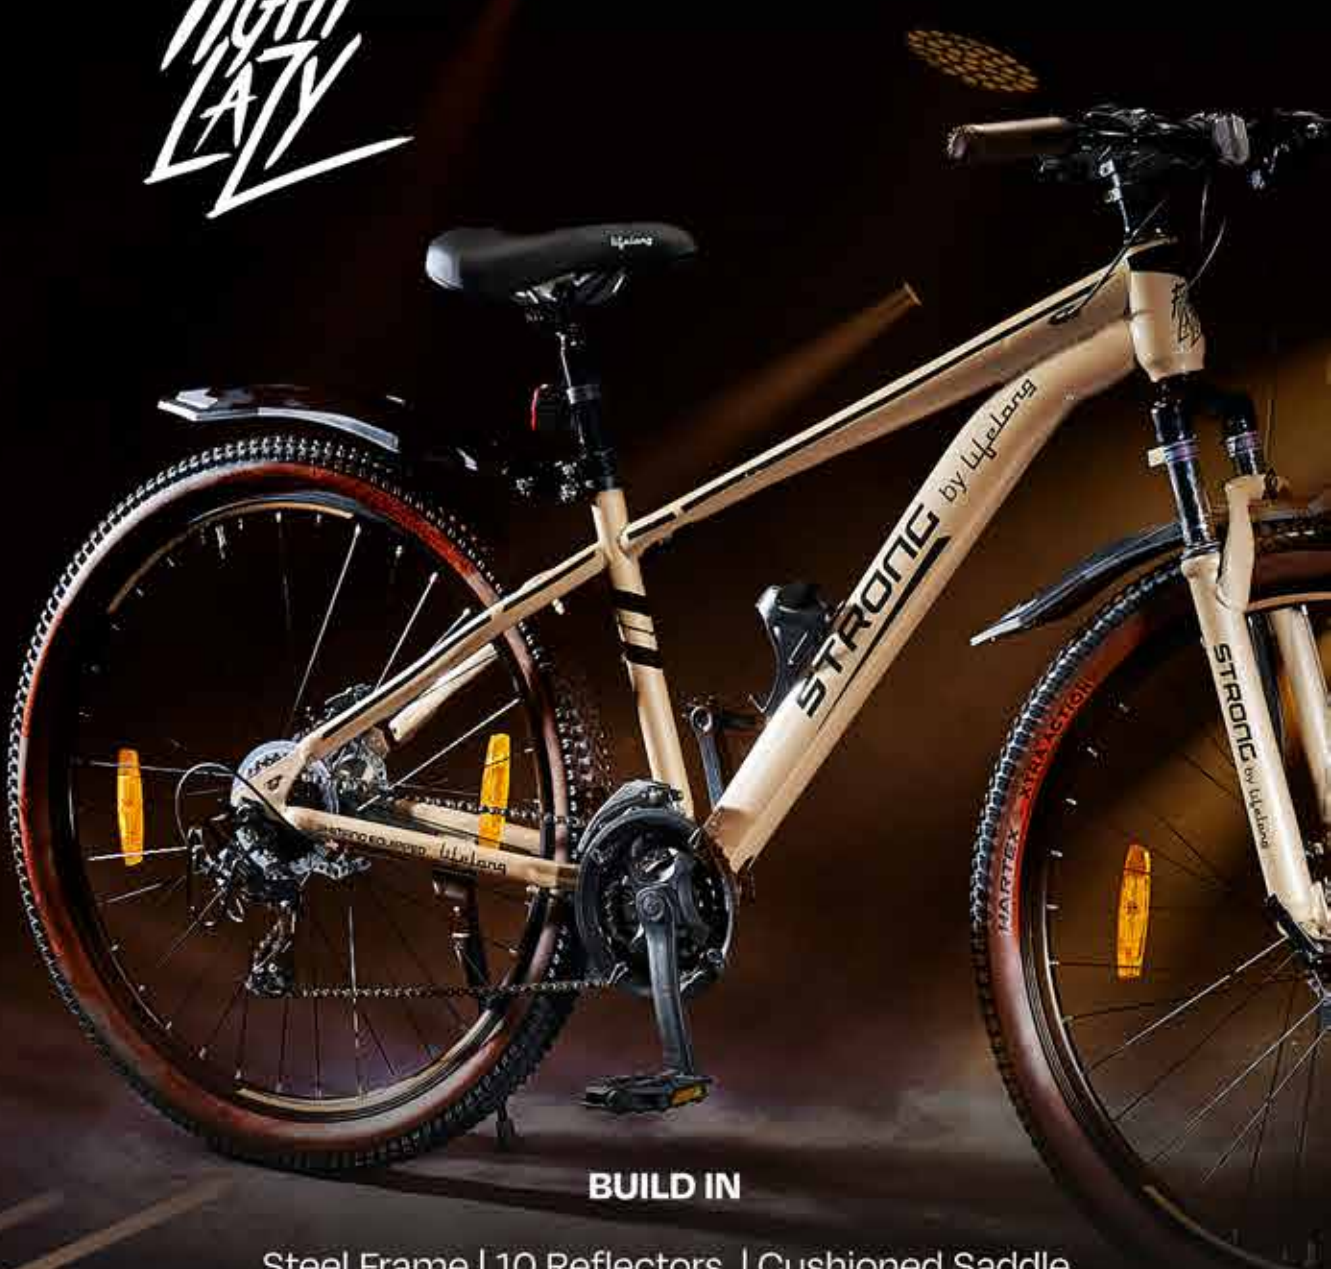

Let's **FIGHT
LATE**